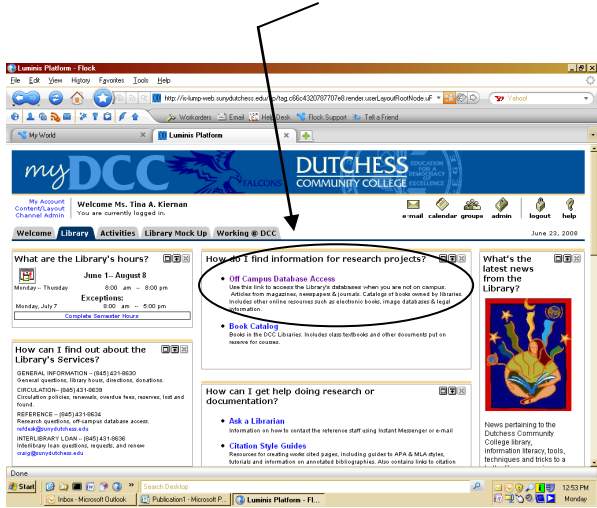

myDCC

To logon to myDCC, you need a user ID and a password. The password was supplied in a letter sent to your home during registration. Your user ID is your **first name.last name**.

The second tab on myDCC is the **library** tab. Look for the box located in the middle column labeled **"Off campus database access"**. This takes you to the main research screen of the library.